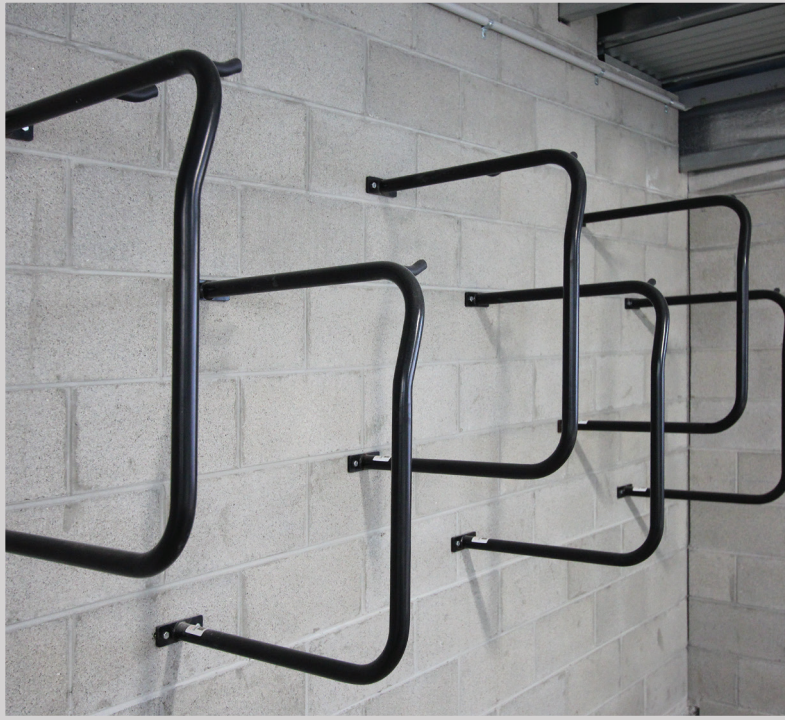

classic
architectural group

For Every Step

Classic

Bicycle Racks - Wall

Black Powder Coated

Classic bicycle racks are a versatile bar, designed to be wall mounted. Coming in a black powder coated finish, this product is ideal for schools, shopping centres, walkways or warehouses.

Application

Wall mount

Material

Black powder coated

Colour

Black