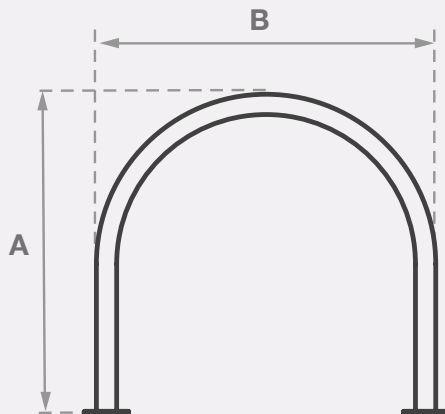

Application

Surface mount

Material

Stainless steel or galvanised

Colour

Stainless Steel Galvanised

HOOP TOP

Code	Description	Material	A above ground height (mm)	B width (mm)	C below ground depth (mm)
SR82SHB	Hoop bicycle rail with baseplate	Stainless Steel	800	850	
SR82GHB	Hoop bicycle rail with baseplate	Galvanised	800	850	