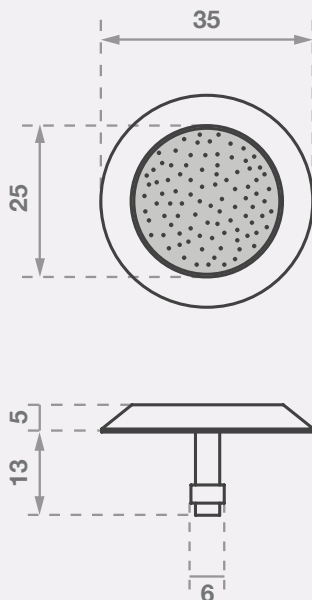

LRV Guide

Colour	Dry	Wet
Natural Brass	47.4	44.2

**LIFETIME
WARRANTY**

**INSTALLATION
SERVICES
AVAILABLE**

**NCC
COMPLIANT**

**AS1428
COMPLIANT**

LRV (Light Reflectance Value) available

P5 Slip resistance rating

Fire test report available