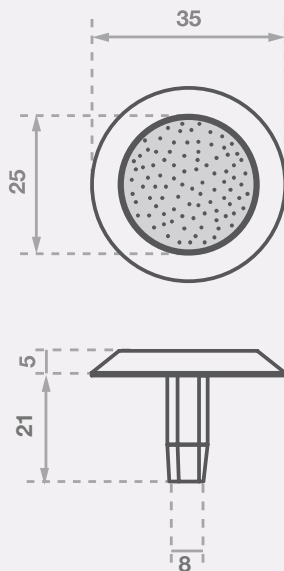

classic
architectural group

For Every Step

Classic Tredfx

BH60N

Solid Brass TGSi Individual Tactile

The Solid Brass range is a solution of style and class whilst remaining purposeful and functional. Ideal for retrofitting. Available in various styles that all allow the surrounding floor surface to show between the tactile indicators for an architecturally superior appearance.

Features

- Anti-slip with grit insert
- Plain sides
- Rear nylon stud
- Sloped sides for safe transition

Application

Interior and exterior

Insert Colours

Black
Upon Request

White

Tactile Colours

Natural Brass

LRV Guide

Colour	Dry	Wet
Black/Brass	2.8	3.3

**LIFETIME
WARRANTY**

**INSTALLATION
SERVICES
AVAILABLE**

**NCC
COMPLIANT**

**AS1428
COMPLIANT**

LRV (Light Reflectance Value) available

P5 Slip resistance rating

Fire test report available