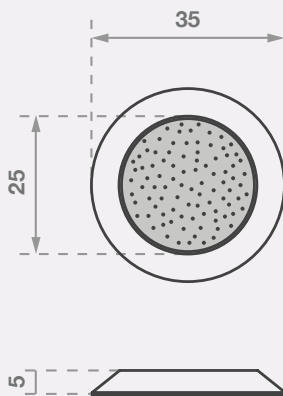

LRV Guide

Colour	Dry	Wet
Natural Brass	47.4	44.2

**LIFETIME
WARRANTY**

**INSTALLATION
SERVICES
AVAILABLE**

**NCC
COMPLIANT**

**AS1428
COMPLIANT**

LRV (Light Reflectance Value) available

P5 Slip resistance rating

Fire test report available