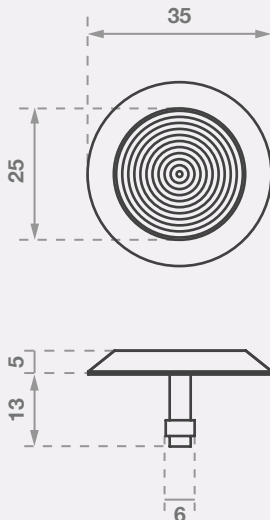

classic
architectural group

For Every Step

Classic Tredfx

BH10P

Solid Brass TGSi Individual Tactile

The Solid Brass range is a solution of style and class whilst remaining purposeful and functional. Ideal for retrofitting. Available in various styles that all allow the surrounding floor surface to show between the tactile indicators for an architecturally superior appearance.

Features

- Grooved 10 ring top only
- Plain sides
- Rear stud
- Sloped sides for safe transition

Application

Interior and exterior

Colours

Natural Brass

LRV Guide

Colour	Dry	Wet
Natural Brass	47.4	44.2

**LIFETIME
WARRANTY**

**INSTALLATION
SERVICES
AVAILABLE**

**NCC
COMPLIANT**

**AS1428
COMPLIANT**

LRV (Light Reflectance Value) available

P5 Slip resistance rating

Fire resistant