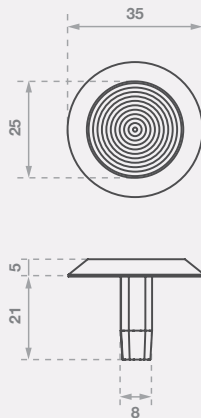

Features

- Grooved 10 ring top only
- Rear nylon stud
- Sloped sides for safe transition

Application

Interior and exterior

Colours

Natural Brass

LRV Guide

| Colour | Dry | Wet |
|---------------|------|------|
| Natural Brass | 47.4 | 44.2 |