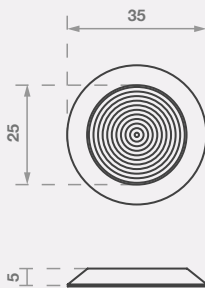

LRV Guide

Colour	Dry	Wet
Natural Brass	47.4	44.2

**LIFETIME
WARRANTY**

**INSTALLATION
SERVICES
AVAILABLE**

**NCC
COMPLIANT**

**AS1428
COMPLIANT**

LRV (Light Reflectance Value) available

P5 Slip resistance rating

Fire resistant