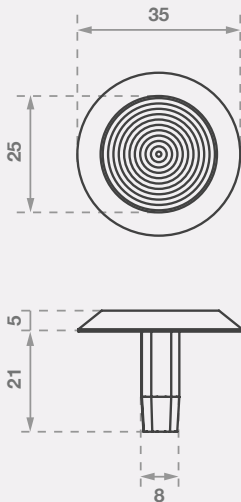

LRV Guide

Colour	Dry	Wet
Silver	61.2	60.1
Bronze	20.1	17.4

**LIFETIME
WARRANTY**

**INSTALLATION
SERVICES
AVAILABLE**

**NCC
COMPLIANT**

**AS1428
COMPLIANT**

LRV (Light Reflectance Value) available

P4 Slip resistance rating

Fire resistant