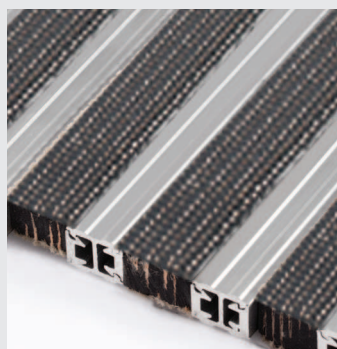

Unbuffered Rubber

Colour Guide

This guide shows the available matting insert colours mentioned in the specifications for each product. Please note that these swatches are to remain as a guide only and actual colours may vary.

R100

*also available in 17mm

Patent Pending
2016901473

Benefits

- Able to withstand ultra-high traffic
- Fully reversible, double sided construction allows longevity
- Regular turning keeps matting fresh
- Versatile design to allow best results
- Lifetime warranty available

Specifications

Frames

Suits the INFR1217 framing system

Matting Colours

Grey, Black, Unbuffered Rubber

Aluminium Colours

Standard: Natural Anodised

Also available: Black

Lifetime warranty.
Customer satisfaction
guarantee.

Installation Services
available