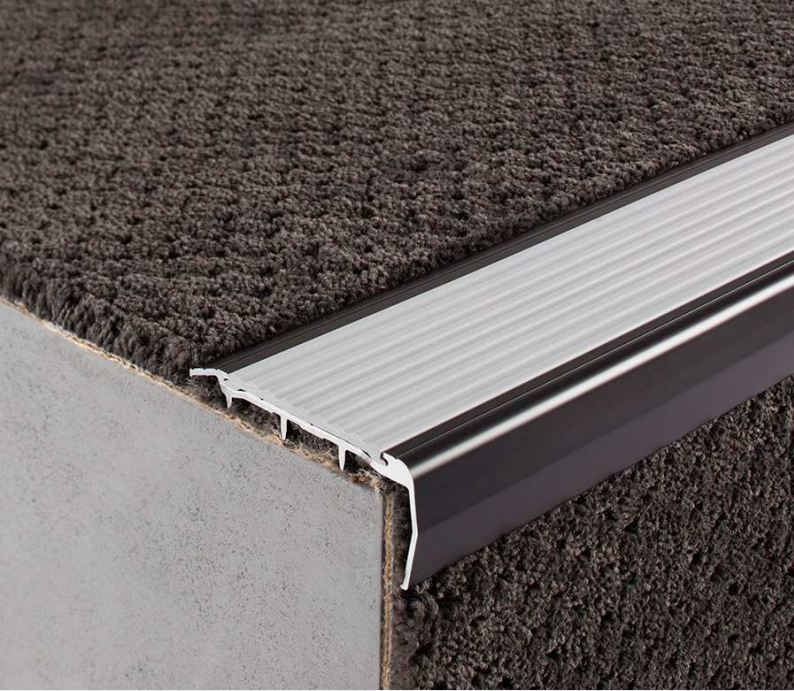

classic
architectural group

For Every Step

Product Data Sheet

PBC102

Tredfx Podium Series

Aluminium Safety Stair Nosing for Broadloom Carpet Applications

- Ribbed polymer insert
- Gripper back
- Folded front
- Pre-drilled and countersunk

Specifically developed for carpeted area applications, the Tredfx Podium Series stair nosings look great, work well and are easy to install. With profiles to suit carpet with underlay, direct-stick carpet and carpet tiles, the Podium range provides an effective indoor safety solution. A huge offering of profile and insert colour combinations makes them suitable for use with any colour carpet.

Specification Guide

Install Tredfx Podium PBC102 safety stair nosings, (insert aluminium colour) anodised aluminium with slip-resistant inserts, colour (insert colour), to carpeted stairs as required in accordance with manufacturer's recommendations and the requirements of the NCC and AS1428.1-2009. Available from: Classic Architectural Group, 1300 244 377, info@classic-arch.com