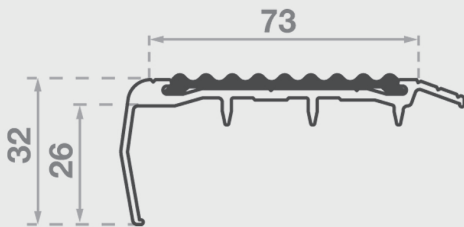

P5

High Slip Resistance Stair Nosings
Up to P5 high slip resistance

Installation Services
available

Lifetime warranty.
Customer satisfaction guarantee.

Specifications

Length	5850mm (Cut-to-length service available)
Application	Carpet/Underlay
Insert Colours	Black, White, Beige, Yellow, Light Grey, Mid Grey, Dark Grey, Blue, Red, Tangerine

Aluminium Colours	Natural (standard), Black, Saffron, Olive, Chocolate