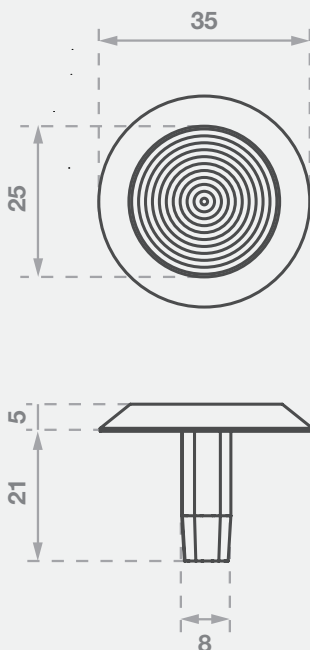

Specifications

Application Interior and exterior

Colours Natural

Lifetime warranty.
Customer satisfaction
guarantee.

Installation Services
available