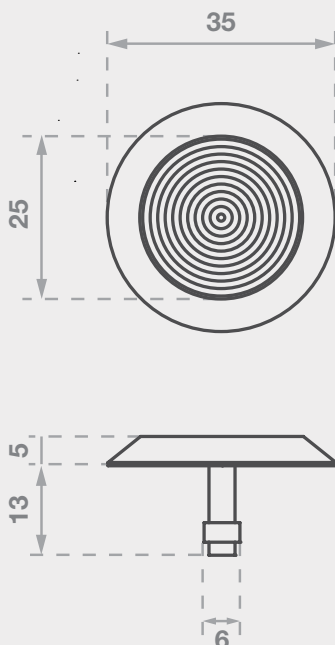

Lifetime warranty.
Customer satisfaction
guarantee.

Installation Services
available