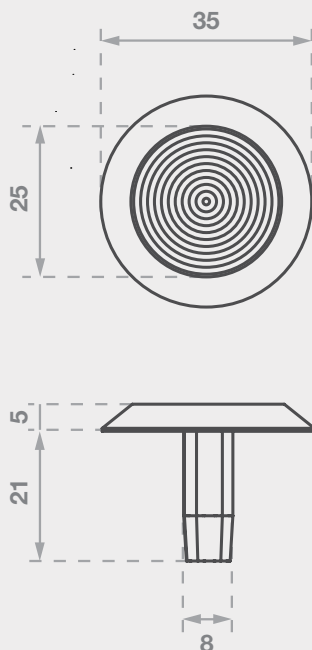

classic
architectural group

For Every Step

Product Data Sheet

AH10N

Tredfx Tactiles

Aluminium TGSi Individual Tactile

- Grooved 10 ring top only
- Rear nylon stud
- Sloped sides for safe transition

The Aluminium series can be mistaken for the stainless steel. The perfect choice for the budget conscious buyer. Natural aluminium is the popular choice but other colours are available by special order.

Specification Guide

Install Tredfx Tactile Ground Surface Indicators (TGSi) AH10N to required areas as marked in accordance with manufacturer's recommendations, and the requirements of the NCC and the AS1428.4.1-2009. TGSi's to be Tredfx Tactiles with bevelled edges for safe direct surface installation. Available from: Classic Architectural Group, 1300 244 377, info@classic-arch.com

Specifications

Application	Interior only
Colours	Silver (Standard), Black (other colours available on request)

Lifetime warranty.
Customer satisfaction
guarantee.

Installation Services
available