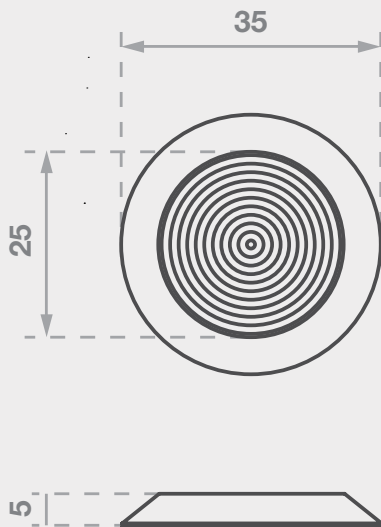

Lifetime warranty.
Customer satisfaction
guarantee.

Installation Services
available