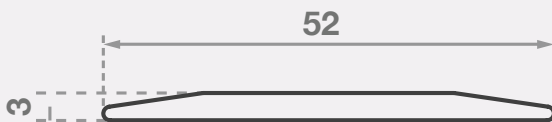

Nosing Colours

Black

Yellow

**LIFETIME
WARRANTY**

**INSTALLATION
SERVICES
AVAILABLE**

**NCC
COMPLIANT**

**AS1428
COMPLIANT**

LRV (Light Reflectance Value) available

P5 Slip resistance rating

Fire test report available